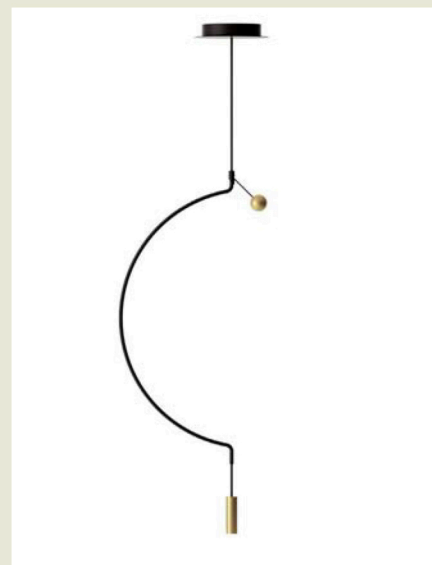

# Liaison colors legend

## BLACK / MATT GOLD

Arch colors / Final & sphere finishes

NE black / OO matt gold

## MATT GOLD / BLACK

Arch colors / Final & sphere finishes

OO matt gold / NE black

## BLACK / BLACK

Arch colors / Final & sphere finishes

NE black / NE black